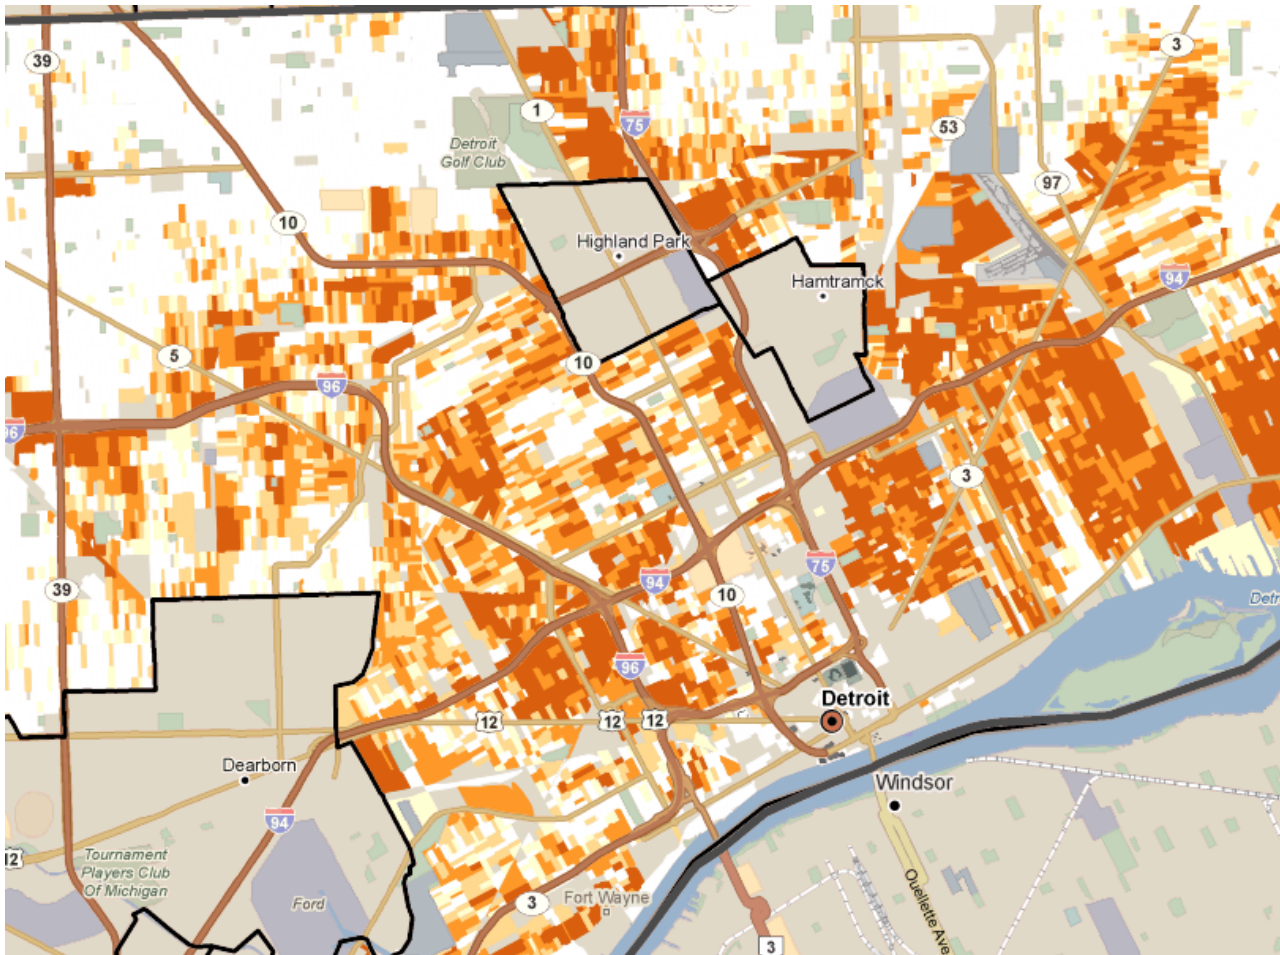

# Comparing Detroit to three other major cities

# Unimproved Vacant Lots

Medium orange = 6-13/block  
Dark orange = 14 plus/block

Fred A. and Barbara M.  
Erb Family Foundation