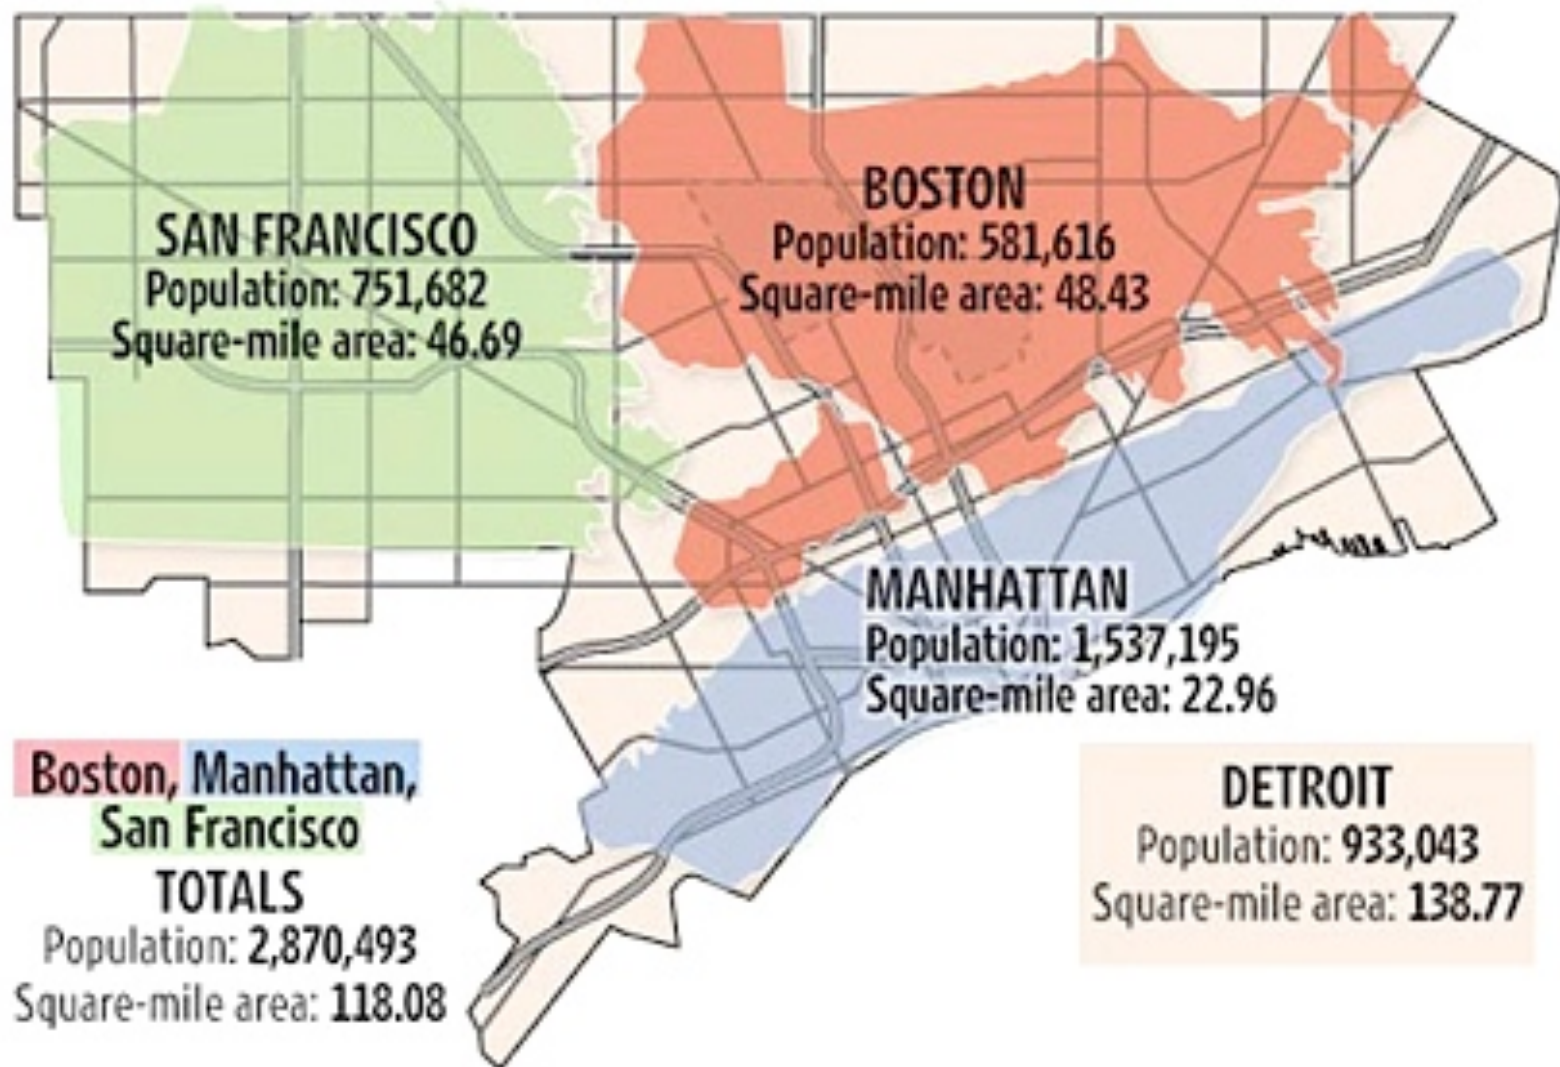

# Comparing Detroit to three other major cities

# Unimproved Vacant Lots

Medium orange = 6-13/block  
Dark orange = 14 plus/block

Fred A. and Barbara M.  
Erb Family Foundation